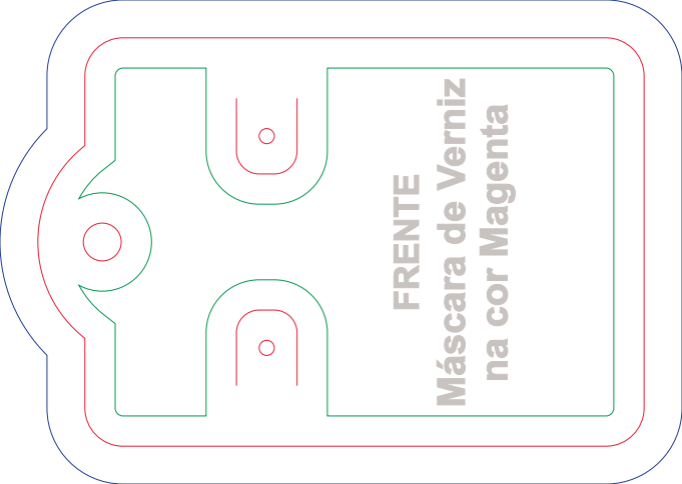

FRENTE

FRENTE
Máscara de Verniz
na cor Magenta

The image shows a stylized logo for the word "VERSO". The word is written in a bold, grey, sans-serif font in the center. To the right of the word is a large, stylized letter "V". The "V" is composed of two main vertical strokes and a curved top. The left vertical stroke of the "V" is outlined in green, while the right vertical stroke and the top curve are outlined in red. To the right of the "V" is a speech bubble shape, also outlined in green, with a red circle inside. The entire logo is enclosed within a red outline that follows the shape of the "V" and speech bubble. This red outline is itself inside a larger blue outline that has rounded corners and a decorative, scalloped edge on the right side. The background is white.

VERSO