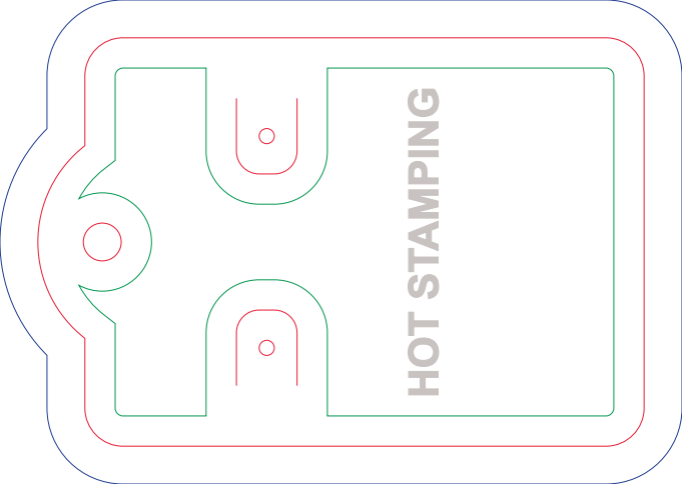

FRENTE

The image shows a stylized logo for the word "VERSO". The word "VERSO" is written in a bold, grey, sans-serif font in the center. To the right of the text is a large, stylized letter "V" that forms the right side of a speech bubble. The speech bubble has a tail pointing towards the top right. The entire logo is composed of several overlapping outlines: a blue outermost rounded rectangle, a red inner rounded rectangle, and a green innermost shape that follows the outline of the "V" and the speech bubble. The word "VERSO" is positioned within the green shape.

VERSO

HOT STAMPING